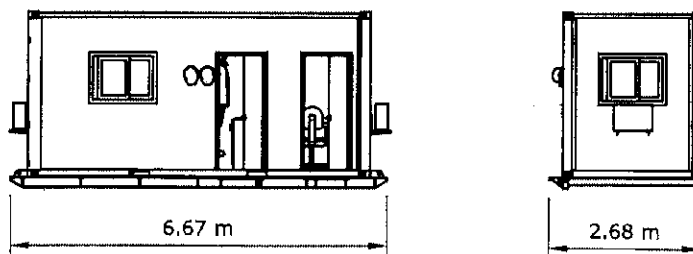

ENEX CR20 UNDERGROUND CRIB ROOM

The ENEX CR20 Underground Crib room is based on a 20ft container converted to suit a 1.7m wide office and a 4.1m long crib room.

The crib room is mounted on skids and can easily be dragged into position.

The crib room is equipped with a table and seating for 6 persons, a kitchenette with sink, hob (option for induction), microwave, & hot water tap.

Water supply can be fed directly from the surface or be supplied via ICB or similar.

Both office and crib room have air conditioner units and opening windows for personnel comfort.

LED lighting is standard. All flooring and wall coverings are durable and washable.

RT communication, first aid, and fire suppression equipment can be fitted as required.

Different configurations and sizes available.