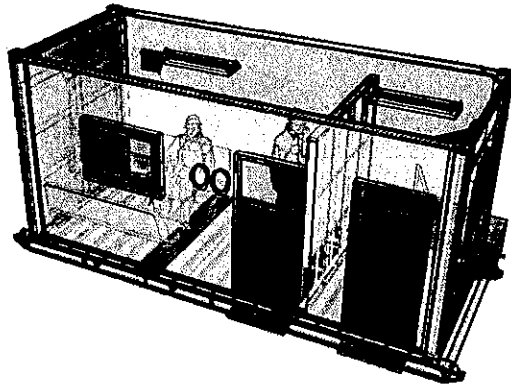

ENEX CR20 Underground Crib Room