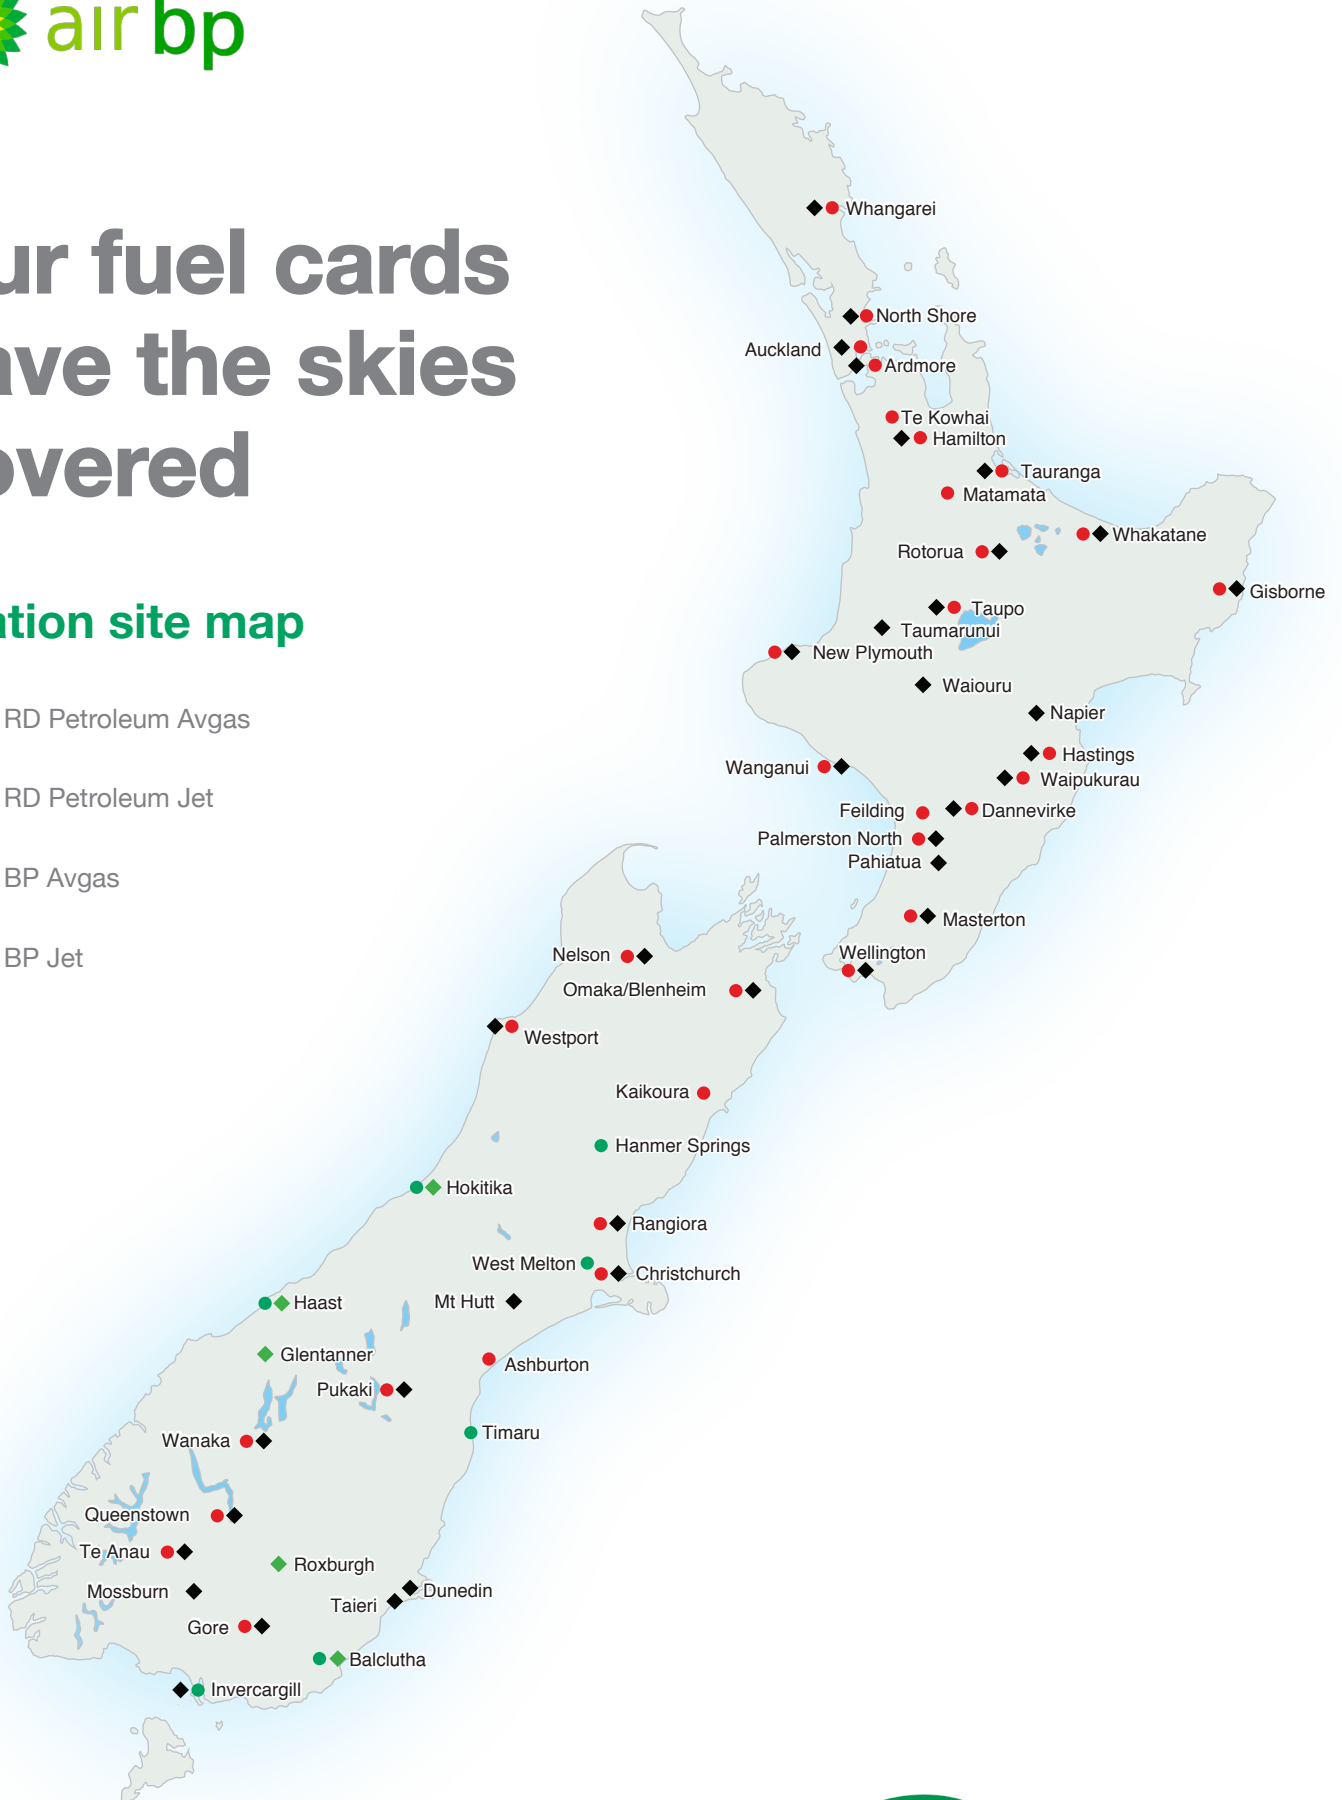

# Our fuel cards have the skies covered

## Aviation site map

-  RD Petroleum Avgas
-  RD Petroleum Jet
-  BP Avgas
-  BP Jet

FREEPHONE 0800 44 00 14    PHONE 03 384 9962  
EMAIL [office@rdp.co.nz](mailto:office@rdp.co.nz)  
[www.rdp.co.nz](http://www.rdp.co.nz)