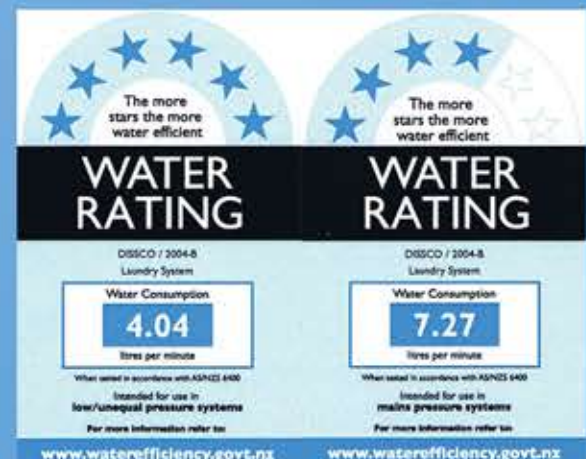

DISSCO

Premiere Smart Tub Double Drawer 565

Made in
New Zealand

- Pressed stainless steel tub and console mounted 40mm mixer
- Powder coated galvanized steel cabinet and drawers.
- Large drawer 385H, 475W and 450 deep.
- Top drawer 255H, 475W and 450 deep.
- Quality drawer hardware.
- Separate washing machine taps with integrated washing machine by-pass and overflow
- 565 W x 560 D x 910 H mm