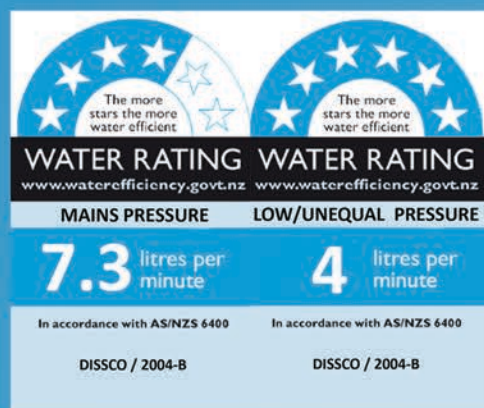

Premiere 1120 Laundry Centre

DISSCO

- Pressed under mounted 45 L stainless steel tub.
- Offset left hand tub provides a large satin stainless steel bench top
- Powder coated galvanized steel cabinet and drawers.
- Internally all drawers 475mm wide and 450mm deep, large drawer 385mm high, and 3 drawers 255mm high.
- Washing machine by-pass fitting on left or right.
- Quality Hettich drawer hardware.
- Separate top mounted 1/4 turn ceramic washing machine taps
- Unit 1120 mm wide, 560 mm deep, 910 mm high.
- Tub 510 mm wide, 410 mm back and 220 mm deep.
- Options add to code: RH for right hand basin, K for pull out spray mixer, G for gooseneck mixer, CT for concealed washing machine taps.

**Made in
New Zealand**