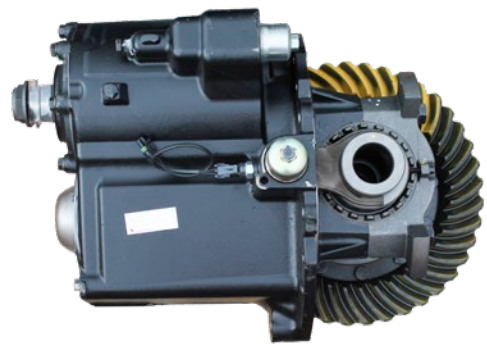

$ POA

With Cross Lock Ratio
4.1, 4.3 & 4.56 Available
MPL23160
Front Diff Head 46-160
Severe Duty