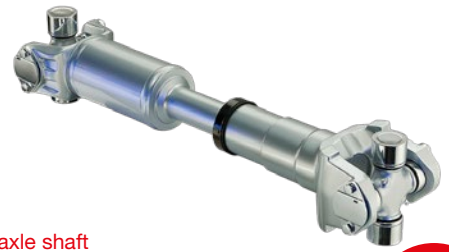

## QUALITY PARTS YOU CAN TRUST

WAS  
**\$4,055**  
NOW  
**\$3,650**

Suit RPL20 Interaxle shaft  
with Meritor 46-160 housing

20RHM025B156H  
Interaxle Driveshaft RPL

SAVE  
**\$405**

WAS  
**\$7.50**  
NOW  
**\$6**