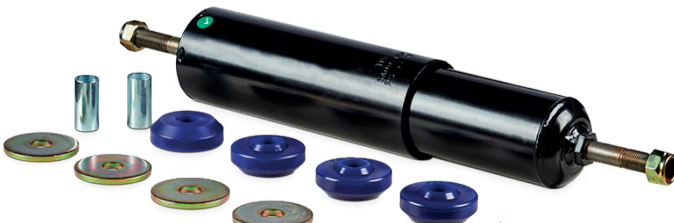

\$299

NEW PRODUCT

SA018TRP
Shock Absorber AG400 9" H/D
Airglide 40,000 lbs
equivalent of Koni H/D

SAVE \$340
Compared to
Genuine

SAVE \$352
Compared to
Genuine

\$206

SA001TRP
Shock Absorber KW Front
Front shock equivalent of
Koni with 3 leaf front spring

\$245

SAVE \$126
Compared to
Genuine

SA003TRP
Shock Absorber AG200/400 10.5"
Airglide 200/400 46,000 lbs
equivalent of K374-38

TRP OIL

\$69.50

SAVE 20%

TTSAE50G
SAE50 Synthetic Gearbox Oil
Suits Roadranger gearbox
1 US gallon / 3.75 litres