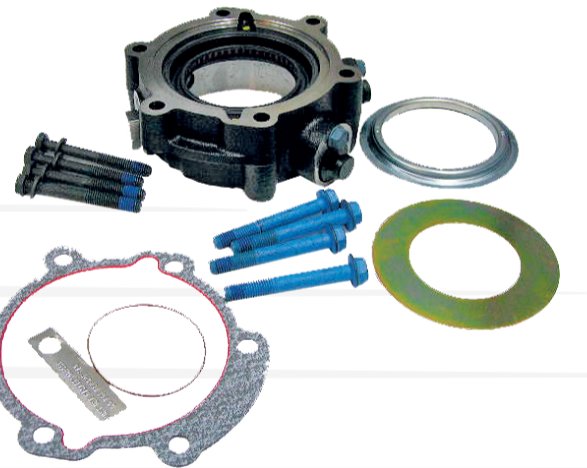

\$470

C81-1004
Airbag AG400 40000lbs
Air glide 400 airbag for KW

\$105

4301851B0X
Bearing Countershaft Aux
Suits 16-22918 gearbox

\$19

4304023
Oil Filler Bung
Suits 915/718/918 series gearbox

\$190

4300247
Countershaft 2nd Gear
Suits 16-22918 gearbox

\$105

4304317
Top Gear Sliding Clutch
Updated top gear clutch
for 1100-22918

\$140

4300902
Bearing Splitter Gear
718/918
Suits 16-22918 gearbox

\$349

S2809
Output Seal/Speedo Housing
Suits 16-22918 gearbox with
magnet speedo sender

**TRP KENWORTH
K108/K200 HEATER**

\$39

TRPCAF0001
K108/K200 Cab Heater Filter
Black plastic with TRP Logo

TRP FOOT BRAKE VALVE

\$325

TRP289129
TRP Foot Brake E6 Valve Assy
TRP equivalent of K023307

WHEEL ARCH FLARE