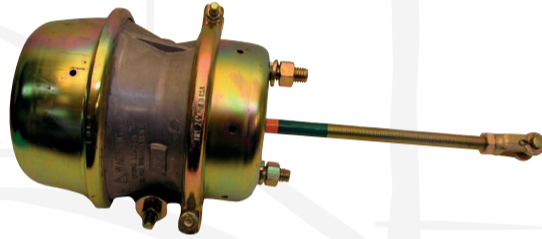

HALDEX SPRINGBRAKE

\$94.50

2430SB
Haldex 2430 OEM Spring Brake
OEM spec long shaft

TRP SPRING BRAKE

\$65

2430TRP
2430 Spring Brake Assy.
Make to length shaft Includes clevis

\$19

KWSVEST
KW Yellow Safety Vest
Sizes S, M, L, XL, 2XL & 3XL