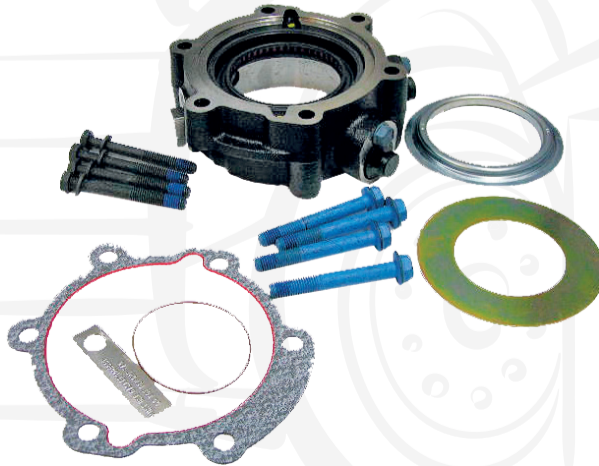

\$290

4304516
Mainshaft 2nd Gear
Suits 20-22918 gearbox

\$105

4304317
Top Gear Sliding Clutch
Updated top gear clutch for 1100-22918

\$140

4300902
Bearing Splitter Gear
718/918
Suits 16-22918 gearbox

\$119

K3331
Splitter Cylinder Kit
Suits 16-22918 with ratched gears cylinder with 4mm thru hole

\$349

S2809
Output Seal/Speedo Housing
Suits 16-22918 gearbox with magnet speedo sender

\$342

K3682
Solenoid Valve
Suits autoshift and ultrashift

\$138

A5000
Roadranger Slave Valve
Alloy version Suits 900-22918