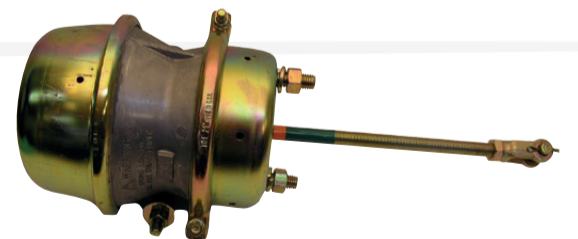

SAVE
25%

LOADBINDER PALLET ANGLE

\$24

KW-PA1040
Kenworth Pallet Angle
Red 1040mm long

\$13

TRP-PA500
TRP Pallet Angle
Blue 500mm long

\$22

TRPPA1040
TRP Pallet Angle
Blue 1040mm long

HALDEX SPRINGBRAKE

\$94.50

2430SB
Haldex 2430 OEM Spring Brake
OEM spec long shaft

VORLANDI COUPLINGS

\$1,850

E55
Vorlandi 50mm Auto Coupling
Comes with warning function

\$1,850

E551
Vorlandi 50mm Manual Coupling
Comes with warning function