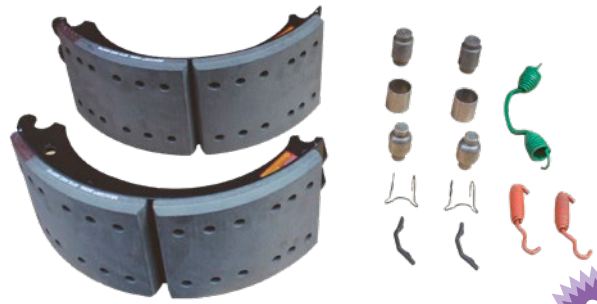

\$181

1540192
Disc Brake Pad Kit
Suits Iveco Stralis, Merc Actros,
Scania, DAF, MAN TGA

\$114

1970349
Disc Brake Pad Kit
Suits Knorr SB6/SB6 caliper,
MAN TGA, Iveco Eurocargo

LINED BRAKE SHOES WITH ANCHOR PIN KIT (DOES ONE WHEEL)