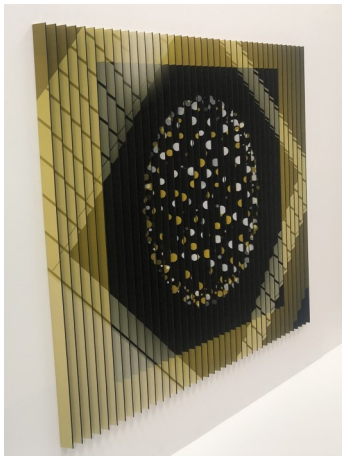

Mark Cowden -Alternate Angles

Each work is a signed, limited edition print of 20 (with the exception of *Geo Space I* which is an edition of 10).

We have selected one print from each design to hang in this exhibition, but additional prints are available in either small , medium or large - depending on how many are left in each edition.

Please enquire about the availability of further editions in other sizes.

All works are floated on conservation white mount board and framed in either white or black box frames, with Plain Glass.

Perspectives 3 Medium 8/20

Framed in White (84x105cm)

Paradox (with gold leaf) Large 7/20

Framed in White (104x145cm)

Diamond in Yellow Small 8/20

Framed in White (49x63cm)

Golden Orb Medium 11/20

Framed in Black (84x105cm)

Tri Circle Small 2/20

Framed in Black (49x63cm)

Geo Space 1 Medium 10/10 (last in edition)
Framed in White (84x105cm)

Yellow Cube Medium 16/20
Framed in White (84x105cm)

Diamond 2 Medium 9/20
Framed in Black (84x105cm)

Tri Form in Red Medium 19/20
Framed in Black (84x105cm)