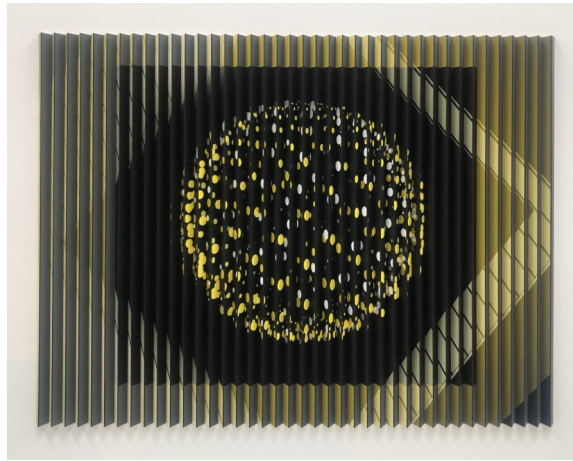

Mark Cowden -Alternate Angles

Each work is a signed, limited edition print of 20 (with the exception of *Geo Space I* which is an edition of 10).

We have selected one print from each design to hang in this exhibition, but additional prints are available in either small , medium or large - depending on how many are left in each edition.

Framed in White (84x105cm)

Paradox (with gold leaf) Large 7/20

Framed in White (104x145cm)

Diamond in Yellow Small 8/20

Framed in White (49x63cm)

Golden Orb Medium 11/20

Framed in Black (84x105cm)

Tri Circle Small 2/20

Framed in Black (49x63cm)

Geo Space 1 Medium 10/10 (last in edition)
Framed in White (84x105cm)

Yellow Cube Medium 16/20
Framed in White (84x105cm)

Diamond 2 Medium 9/20
Framed in Black (84x105cm)

Tri Form in Red Medium 19/20
Framed in Black (84x105cm)

Intersect (with gold leaf) small 8/20
Framed in Black (49x63cm)

Intersect (with gold leaf) medium 7/20
Framed in Black (84 x 105cm)

Bi Circle small 2/20
Framed in Black (49x63cm)

Bi Circle medium 1/20
Framed in Black (84 x 105cm)