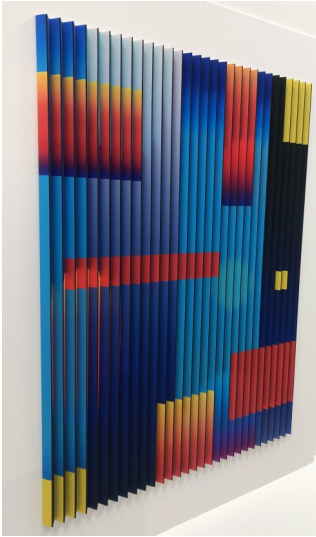

Mark Cowden -Alternate Angles

Each work is a signed, limited edition print of 20 (with the exception of *Geo Space I* which is an edition of 10).

We have selected one print from each design to hang in this exhibition, but additional prints are available in either small , medium or large - depending on how many are left in each edition.

Please enquire about the availability of further editions in other sizes.

All works are floated on conservation white mount board and framed in either white or black box frames, with Plain Glass.

Perspectives 3 Medium 8/20

Framed in White (84x105cm)

Paradox (with gold leaf) Large 7/20

Framed in White (104x145cm)

Diamond in Yellow Small 8/20

Framed in White (49x63cm)

Golden Orb Medium 11/20

Framed in Black (84x105cm)

Tri Circle Small 2/20

Framed in Black (49x63cm)

Geo Space 1 Medium 10/10 (last in edition)
Framed in White (84x105cm)

Yellow Cube Medium 16/20
Framed in White (84x105cm)

Diamond 2 Medium 9/20
Framed in Black (84x105cm)

Tri Form in Red Medium 19/20
Framed in Black (84x105cm)