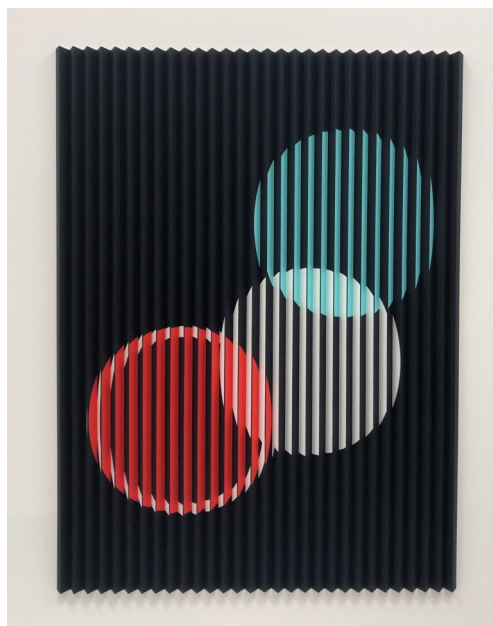

Mark Cowden -Alternate Angles

Each work is a signed, limited edition print of 20 (with the exception of *Geo Space I* which is an edition of 10).

We have selected one print from each design to hang in this exhibition, but additional prints are available in either small , medium or large - depending on how many are left in each edition.

Framed in White (84x105cm)

Paradox (with gold leaf) Large 7/20

Framed in White (104x145cm)

Diamond in Yellow Small 8/20

Framed in White (49x63cm)

Golden Orb Medium 11/20

Framed in Black (84x105cm)

Tri Circle Small 2/20

Framed in Black (49x63cm)

Geo Space 1 Medium 10/10 (last in edition)
Framed in White (84x105cm)

Yellow Cube Medium 16/20
Framed in White (84x105cm)

Diamond 2 Medium 9/20
Framed in Black (84x105cm)

Tri Form in Red Medium 19/20
Framed in Black (84x105cm)

Intersect (with gold leaf) small 8/20
Framed in Black (49x63cm)

Intersect (with gold leaf) medium 7/20
Framed in Black (84 x 105cm)

Bi Circle small 2/20
Framed in Black (49x63cm)

Bi Circle medium 1/20
Framed in Black (84 x 105cm)