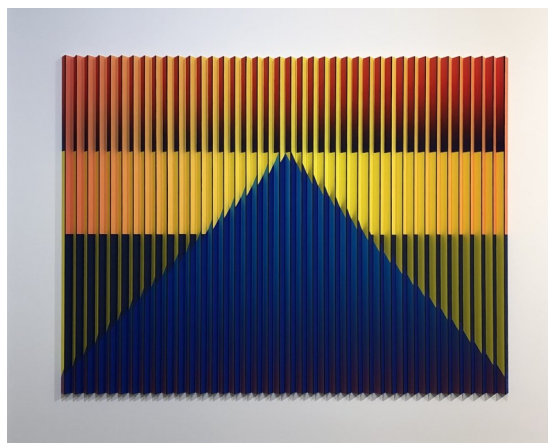

Mark Cowden -Alternate Angles

Each work is a signed, limited edition print of 20 (with the exception of *Geo Space I* which is an edition of 10).

We have selected one print from each design to hang in this exhibition, but additional prints are available in either small , medium or large - depending on how many are left in each edition.

Please enquire about the availability of further editions in other sizes.

All works are floated on conservation white mount board and framed in either white or black box frames, with Plain Glass.

Perspectives 3 Medium 8/20

Framed in Black (49x63cm)

Geo Space 1 Medium 10/10 (last in edition)
Framed in White (84x105cm)

Yellow Cube Medium 16/20
Framed in White (84x105cm)

Diamond 2 Medium 9/20
Framed in Black (84x105cm)

Tri Form in Red Medium 19/20
Framed in Black (84x105cm)

Intersect (with gold leaf) small 8/20
Framed in Black (49x63cm)

Intersect (with gold leaf) medium 7/20
Framed in Black (84 x 105cm)

Bi Circle small 2/20
Framed in Black (49x63cm)

Bi Circle medium 1/20
Framed in Black (84 x 105cm)