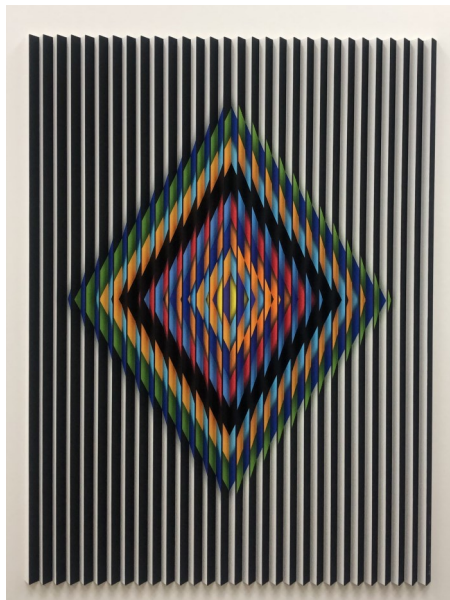

Mark Cowden -Alternate Angles

Each work is a signed, limited edition print of 20 (with the exception of *Geo Space I* which is an edition of 10).

We have selected one print from each design to hang in this exhibition, but additional prints are available in either small , medium or large - depending on how many are left in each edition.

Please enquire about the availability of further editions in other sizes.

All works are floated on conservation white mount board and framed in either white or black box frames, with Plain Glass.

Perspectives 3 Medium 8/20

Framed in White (84x105cm)

Paradox (with gold leaf) Large 7/20

Framed in White (104x145cm)

Diamond in Yellow Small 8/20

Framed in White (49x63cm)

Golden Orb Medium 11/20

Framed in Black (84x105cm)

Tri Circle Small 2/20

Framed in Black (49x63cm)

Geo Space 1 Medium 10/10 (last in edition)
Framed in White (84x105cm)

Yellow Cube Medium 16/20
Framed in White (84x105cm)

Diamond 2 Medium 9/20
Framed in Black (84x105cm)

Tri Form in Red Medium 19/20
Framed in Black (84x105cm)