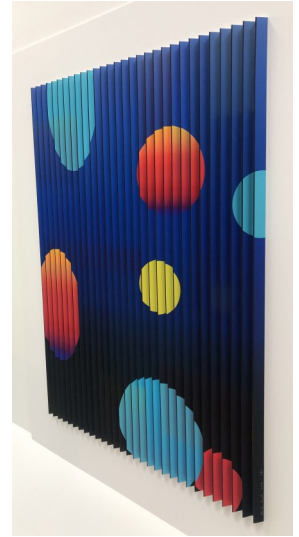

Mark Cowden -Alternate Angles

Each work is a signed, limited edition print of 20 (with the exception of *Geo Space I* which is an edition of 10).

We have selected one print from each design to hang in this exhibition, but additional prints are available in either small , medium or large - depending on how many are left in each edition.

Please enquire about the availability of further editions in other sizes.

All works are floated on conservation white mount board and framed in either white or black box frames, with Plain Glass.

Perspectives 3 Medium 8/20

Framed in White (84x105cm)

Paradox (with gold leaf) Large 7/20

Framed in White (104x145cm)

Diamond in Yellow Small 8/20

Framed in White (49x63cm)

Golden Orb Medium 11/20

Framed in Black (84x105cm)

Tri Circle Small 2/20

Framed in Black (49x63cm)

Geo Space 1 Medium 10/10 (last in edition)
Framed in White (84x105cm)

Yellow Cube Medium 16/20
Framed in White (84x105cm)

Diamond 2 Medium 9/20
Framed in Black (84x105cm)

Tri Form in Red Medium 19/20
Framed in Black (84x105cm)