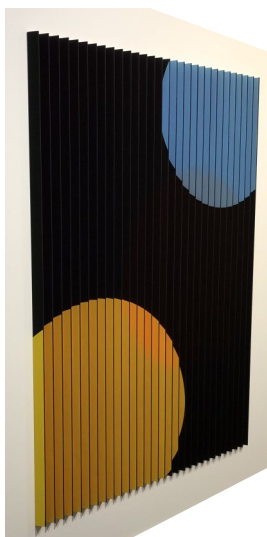

Alpha 1 medium 16/20

Framed in White (84 x 105cm)