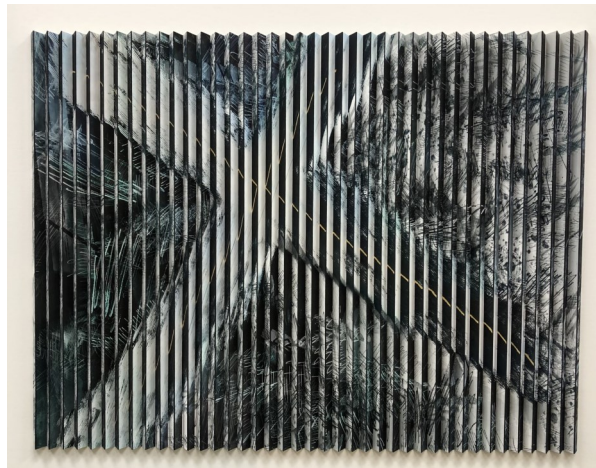

Mark Cowden -Alternate Angles

Each work is a signed, limited edition print of 20 (with the exception of *Geo Space I* which is an edition of 10).

We have selected one print from each design to hang in this exhibition, but additional prints are available in either small , medium or large - depending on how many are left in each edition.

Framed in Black (49x63cm)

Geo Space 1 Medium 10/10 (last in edition)
Framed in White (84x105cm)

Yellow Cube Medium 16/20
Framed in White (84x105cm)

Diamond 2 Medium 9/20
Framed in Black (84x105cm)

Tri Form in Red Medium 19/20
Framed in Black (84x105cm)

Intersect (with gold leaf) small 8/20
Framed in Black (49x63cm)

Intersect (with gold leaf) medium 7/20
Framed in Black (84 x 105cm)

Bi Circle small 2/20
Framed in Black (49x63cm)

Bi Circle medium 1/20
Framed in Black (84 x 105cm)