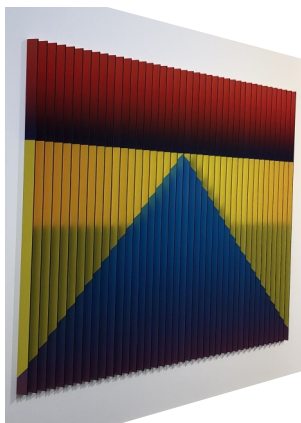

Mark Cowden -Alternate Angles

Each work is a signed, limited edition print of 20 (with the exception of *Geo Space I* which is an edition of 10).

We have selected one print from each design to hang in this exhibition, but additional prints are available in either small , medium or large - depending on how many are left in each edition.

Please enquire about the availability of further editions in other sizes.

All works are floated on conservation white mount board and framed in either white or black box frames, with Plain Glass.

Perspectives 3 Medium 8/20

Framed in Black (49x63cm)

Geo Space 1 Medium 10/10 (last in edition)
Framed in White (84x105cm)

Yellow Cube Medium 16/20
Framed in White (84x105cm)

Diamond 2 Medium 9/20
Framed in Black (84x105cm)

Tri Form in Red Medium 19/20
Framed in Black (84x105cm)

Intersect (with gold leaf) small 8/20
Framed in Black (49x63cm)

Intersect (with gold leaf) medium 7/20
Framed in Black (84 x 105cm)

Bi Circle small 2/20
Framed in Black (49x63cm)

Bi Circle medium 1/20
Framed in Black (84 x 105cm)