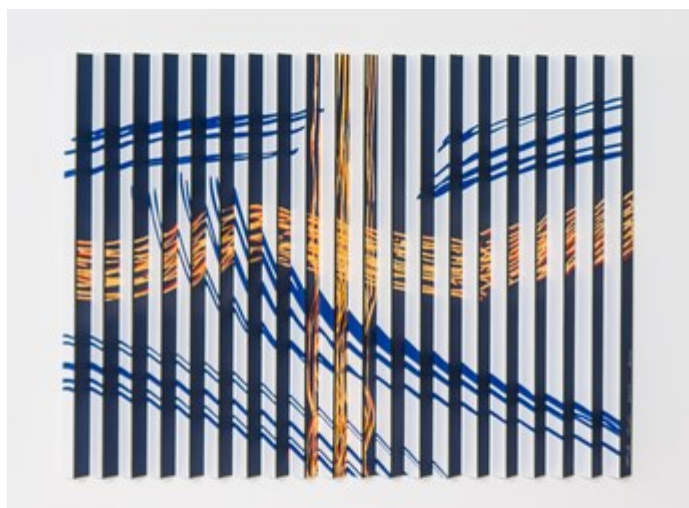

Mark Cowden -Alternate Angles

Each work is a signed, limited edition print of 20 (with the exception of *Geo Space I* which is an edition of 10).

We have selected one print from each design to hang in this exhibition, but additional prints are available in either small , medium or large - depending on how many are left in each edition.

Please enquire about the availability of further editions in other sizes.

All works are floated on conservation white mount board and framed in either white or black box frames, with Plain Glass.

Perspectives 3 Medium 8/20

Framed in White (84x105cm)

Paradox (with gold leaf) Large 7/20

Framed in White (104x145cm)

Diamond in Yellow Small 8/20

Framed in White (49x63cm)

Golden Orb Medium 11/20

Framed in Black (84x105cm)

Tri Circle Small 2/20

Intersect (with gold leaf) small 8/20
Framed in Black (49x63cm)

Intersect (with gold leaf) medium 7/20
Framed in Black (84 x 105cm)

Bi Circle small 2/20
Framed in Black (49x63cm)

Bi Circle medium 1/20
Framed in Black (84 x 105cm)