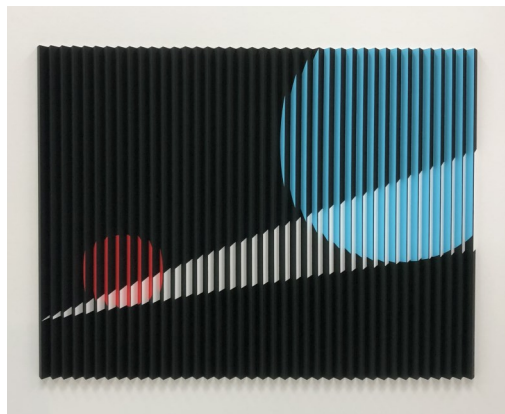

Mark Cowden -Alternate Angles

Each work is a signed, limited edition print of 20 (with the exception of *Geo Space I* which is an edition of 10).

We have selected one print from each design to hang in this exhibition, but additional prints are available in either small , medium or large - depending on how many are left in each edition.

Please enquire about the availability of further editions in other sizes.

All works are floated on conservation white mount board and framed in either white or black box frames, with Plain Glass.

Perspectives 3 Medium 8/20

Framed in Black (49x63cm)

Geo Space 1 Medium 10/10 (last in edition)
Framed in White (84x105cm)

Yellow Cube Medium 16/20
Framed in White (84x105cm)

Diamond 2 Medium 9/20
Framed in Black (84x105cm)

Tri Form in Red Medium 19/20
Framed in Black (84x105cm)

Intersect (with gold leaf) small 8/20
Framed in Black (49x63cm)

Intersect (with gold leaf) medium 7/20
Framed in Black (84 x 105cm)

Bi Circle small 2/20
Framed in Black (49x63cm)

Bi Circle medium 1/20
Framed in Black (84 x 105cm)