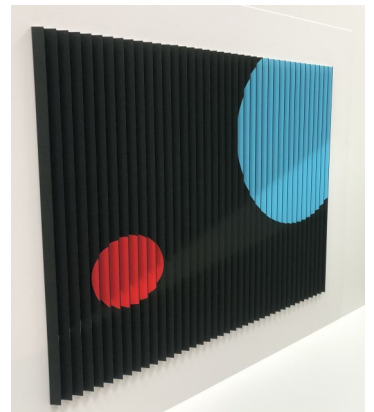

Mark Cowden -Alternate Angles

Each work is a signed, limited edition print of 20 (with the exception of *Geo Space I* which is an edition of 10).

We have selected one print from each design to hang in this exhibition, but additional prints are available in either small , medium or large - depending on how many are left in each edition.

Please enquire about the availability of further editions in other sizes.

All works are floated on conservation white mount board and framed in either white or black box frames, with Plain Glass.

Perspectives 3 Medium 8/20

Framed in Black (49x63cm)

Geo Space 1 Medium 10/10 (last in edition)
Framed in White (84x105cm)

Yellow Cube Medium 16/20
Framed in White (84x105cm)

Diamond 2 Medium 9/20
Framed in Black (84x105cm)

Tri Form in Red Medium 19/20
Framed in Black (84x105cm)

Intersect (with gold leaf) small 8/20
Framed in Black (49x63cm)

Intersect (with gold leaf) medium 7/20
Framed in Black (84 x 105cm)

Bi Circle small 2/20
Framed in Black (49x63cm)

Bi Circle medium 1/20
Framed in Black (84 x 105cm)