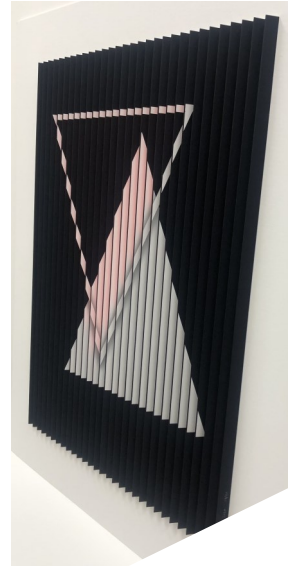

Mark Cowden -Alternate Angles

Each work is a signed, limited edition print of 20 (with the exception of *Geo Space I* which is an edition of 10).

We have selected one print from each design to hang in this exhibition, but additional prints are available in either small , medium or large - depending on how many are left in each edition.

Please enquire about the availability of further editions in other sizes.

All works are floated on conservation white mount board and framed in either white or black box frames, with Plain Glass.

Perspectives 3 Medium 8/20

Framed in Black (49x63cm)

Geo Space 1 Medium 10/10 (last in edition)
Framed in White (84x105cm)

Yellow Cube Medium 16/20
Framed in White (84x105cm)

Diamond 2 Medium 9/20
Framed in Black (84x105cm)

Tri Form in Red Medium 19/20
Framed in Black (84x105cm)

Intersect (with gold leaf) small 8/20
Framed in Black (49x63cm)

Intersect (with gold leaf) medium 7/20
Framed in Black (84 x 105cm)

Bi Circle small 2/20
Framed in Black (49x63cm)

Bi Circle medium 1/20
Framed in Black (84 x 105cm)