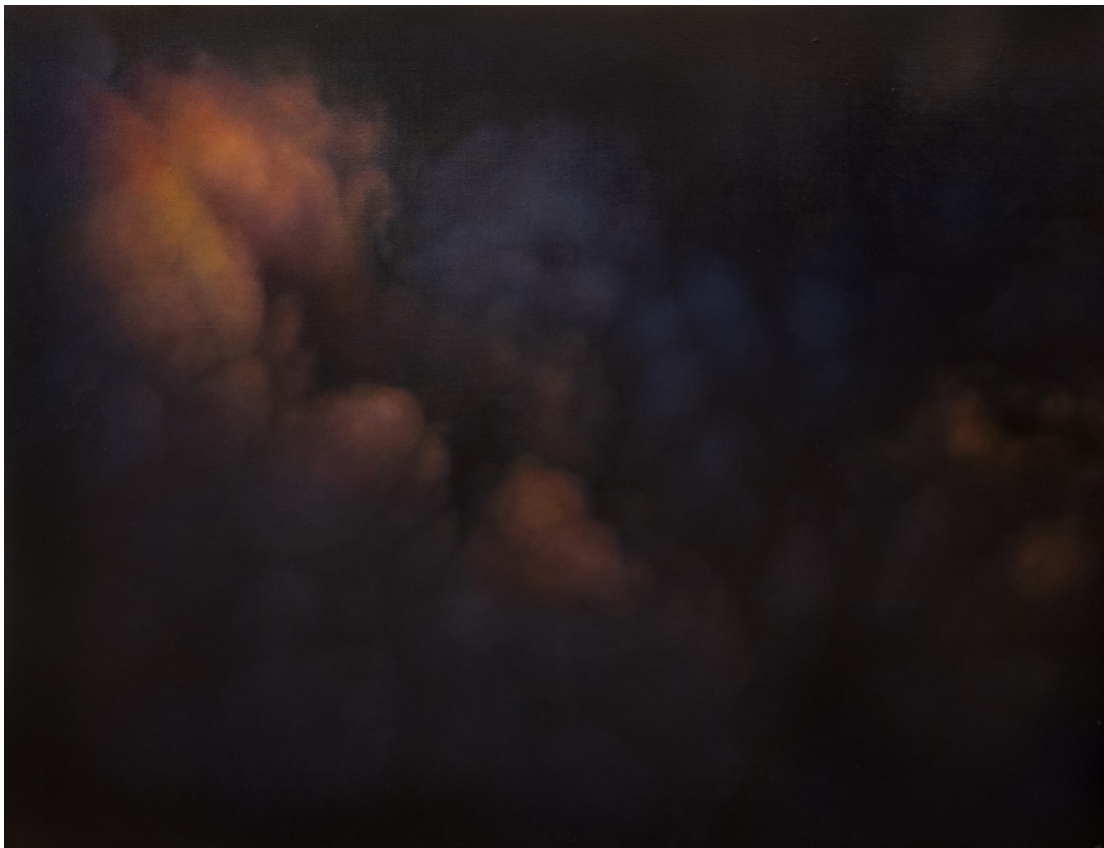

8. *Florence*
Oil on Linen
100x 130cm
$5900