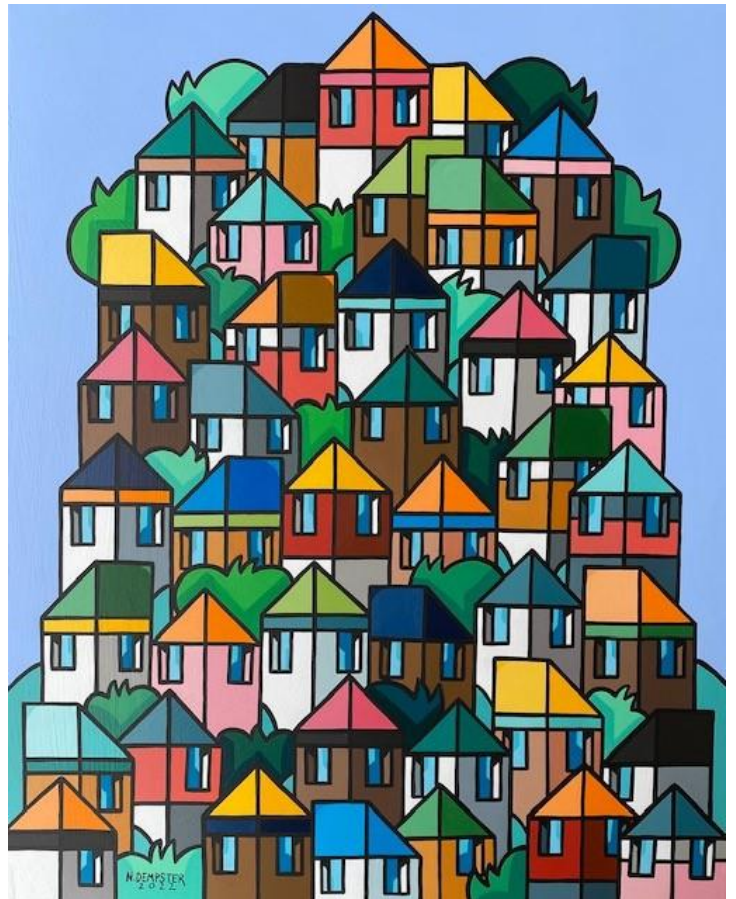

NIC DEMPSTER

URBAN PLANNING 2022

Green Stack

Black Frame: 38 x 29cm

\$1250

Blue Stack

Black Frame: 38 x 29cm

\$1250

Cloud Burst

Black Frame: 37 x 37cm

\$1300

Nestled (Tulip Green)

Black Frame: 37 x 37cm

\$1300

NIC DEMPSTER

URBAN PLANNING 2022

Colonial Condos

White Frame: 55 x 45cm

\$1900

Mid Century Mod Cons

White Frame: 55 x 45cm

\$1900

NIC DEMPSTER

URBAN PLANNING 2022

Early Spring Snow

Black Frame: 64 x 59cm

\$2650

Summer Days

60cm diameter

\$2800

NIC DEMPSTER

URBAN PLANNING 2022