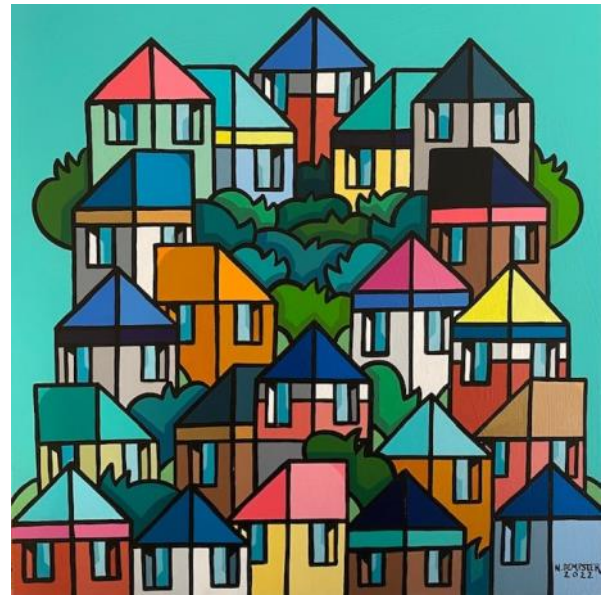

NIC DEMPSTER

URBAN PLANNING 2022

Green Stack

Black Frame: 38 x 29cm

\$1250

Blue Stack

Black Frame: 38 x 29cm

\$1250

Cloud Burst

Black Frame: 37 x 37cm

\$1300

Nestled (Tulip Green)

Black Frame: 37 x 37cm

\$1300

NIC DEMPSTER

URBAN PLANNING 2022

Colonial Condos

White Frame: 55 x 45cm

\$1900

Mid Century Mod Cons

White Frame: 55 x 45cm

\$1900

NIC DEMPSTER

URBAN PLANNING 2022

Early Spring Snow

Black Frame: 64 x 59cm

\$2650

Summer Days

60cm diameter

\$2800

NIC DEMPSTER

URBAN PLANNING 2022